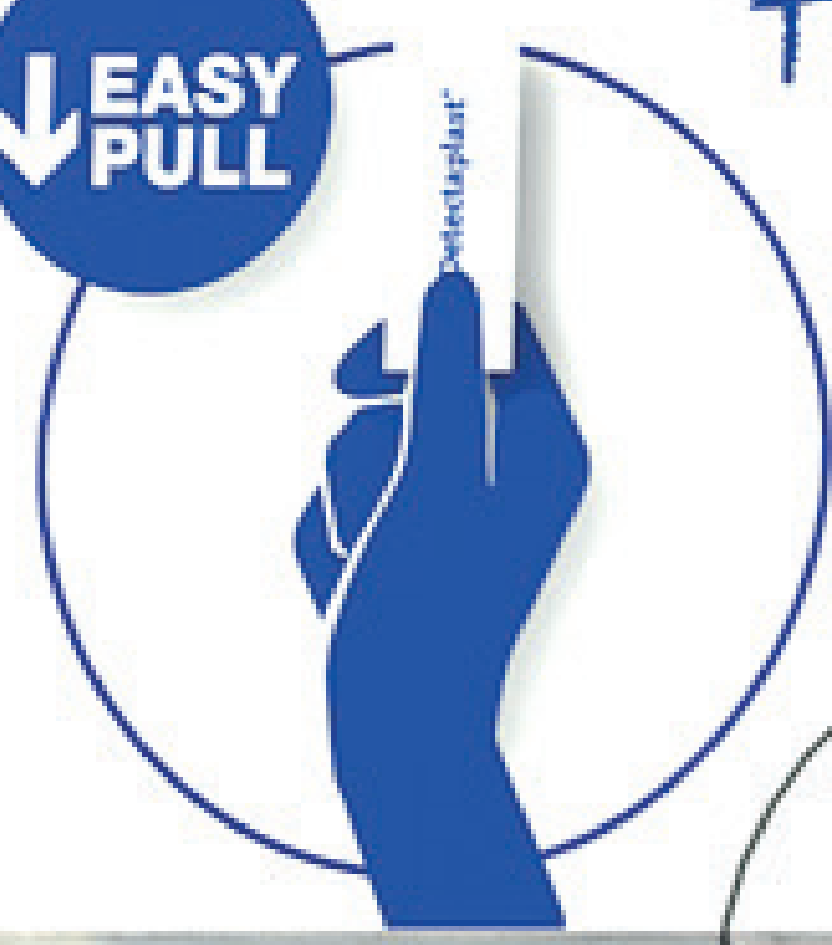

Detectaplast®

ELASTIC

EASY PULL

TEAR & WEAR

36 pcs  
25 x 72mm

Detectaplast®

WATERPROOF

EASY PULL