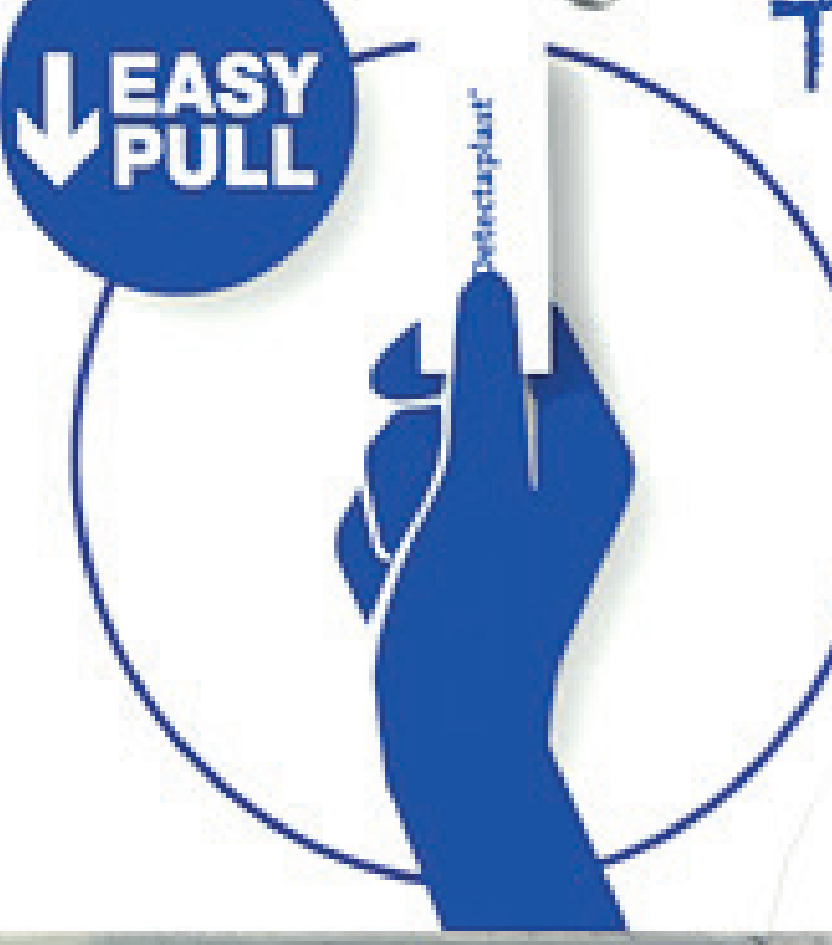

Detectaplast®

ELASTIC

EASY PULL

TEAR & WEAR

36 pcs  
25 x 72mm

Detectaplast®

WATERPROOF

EASY PULL