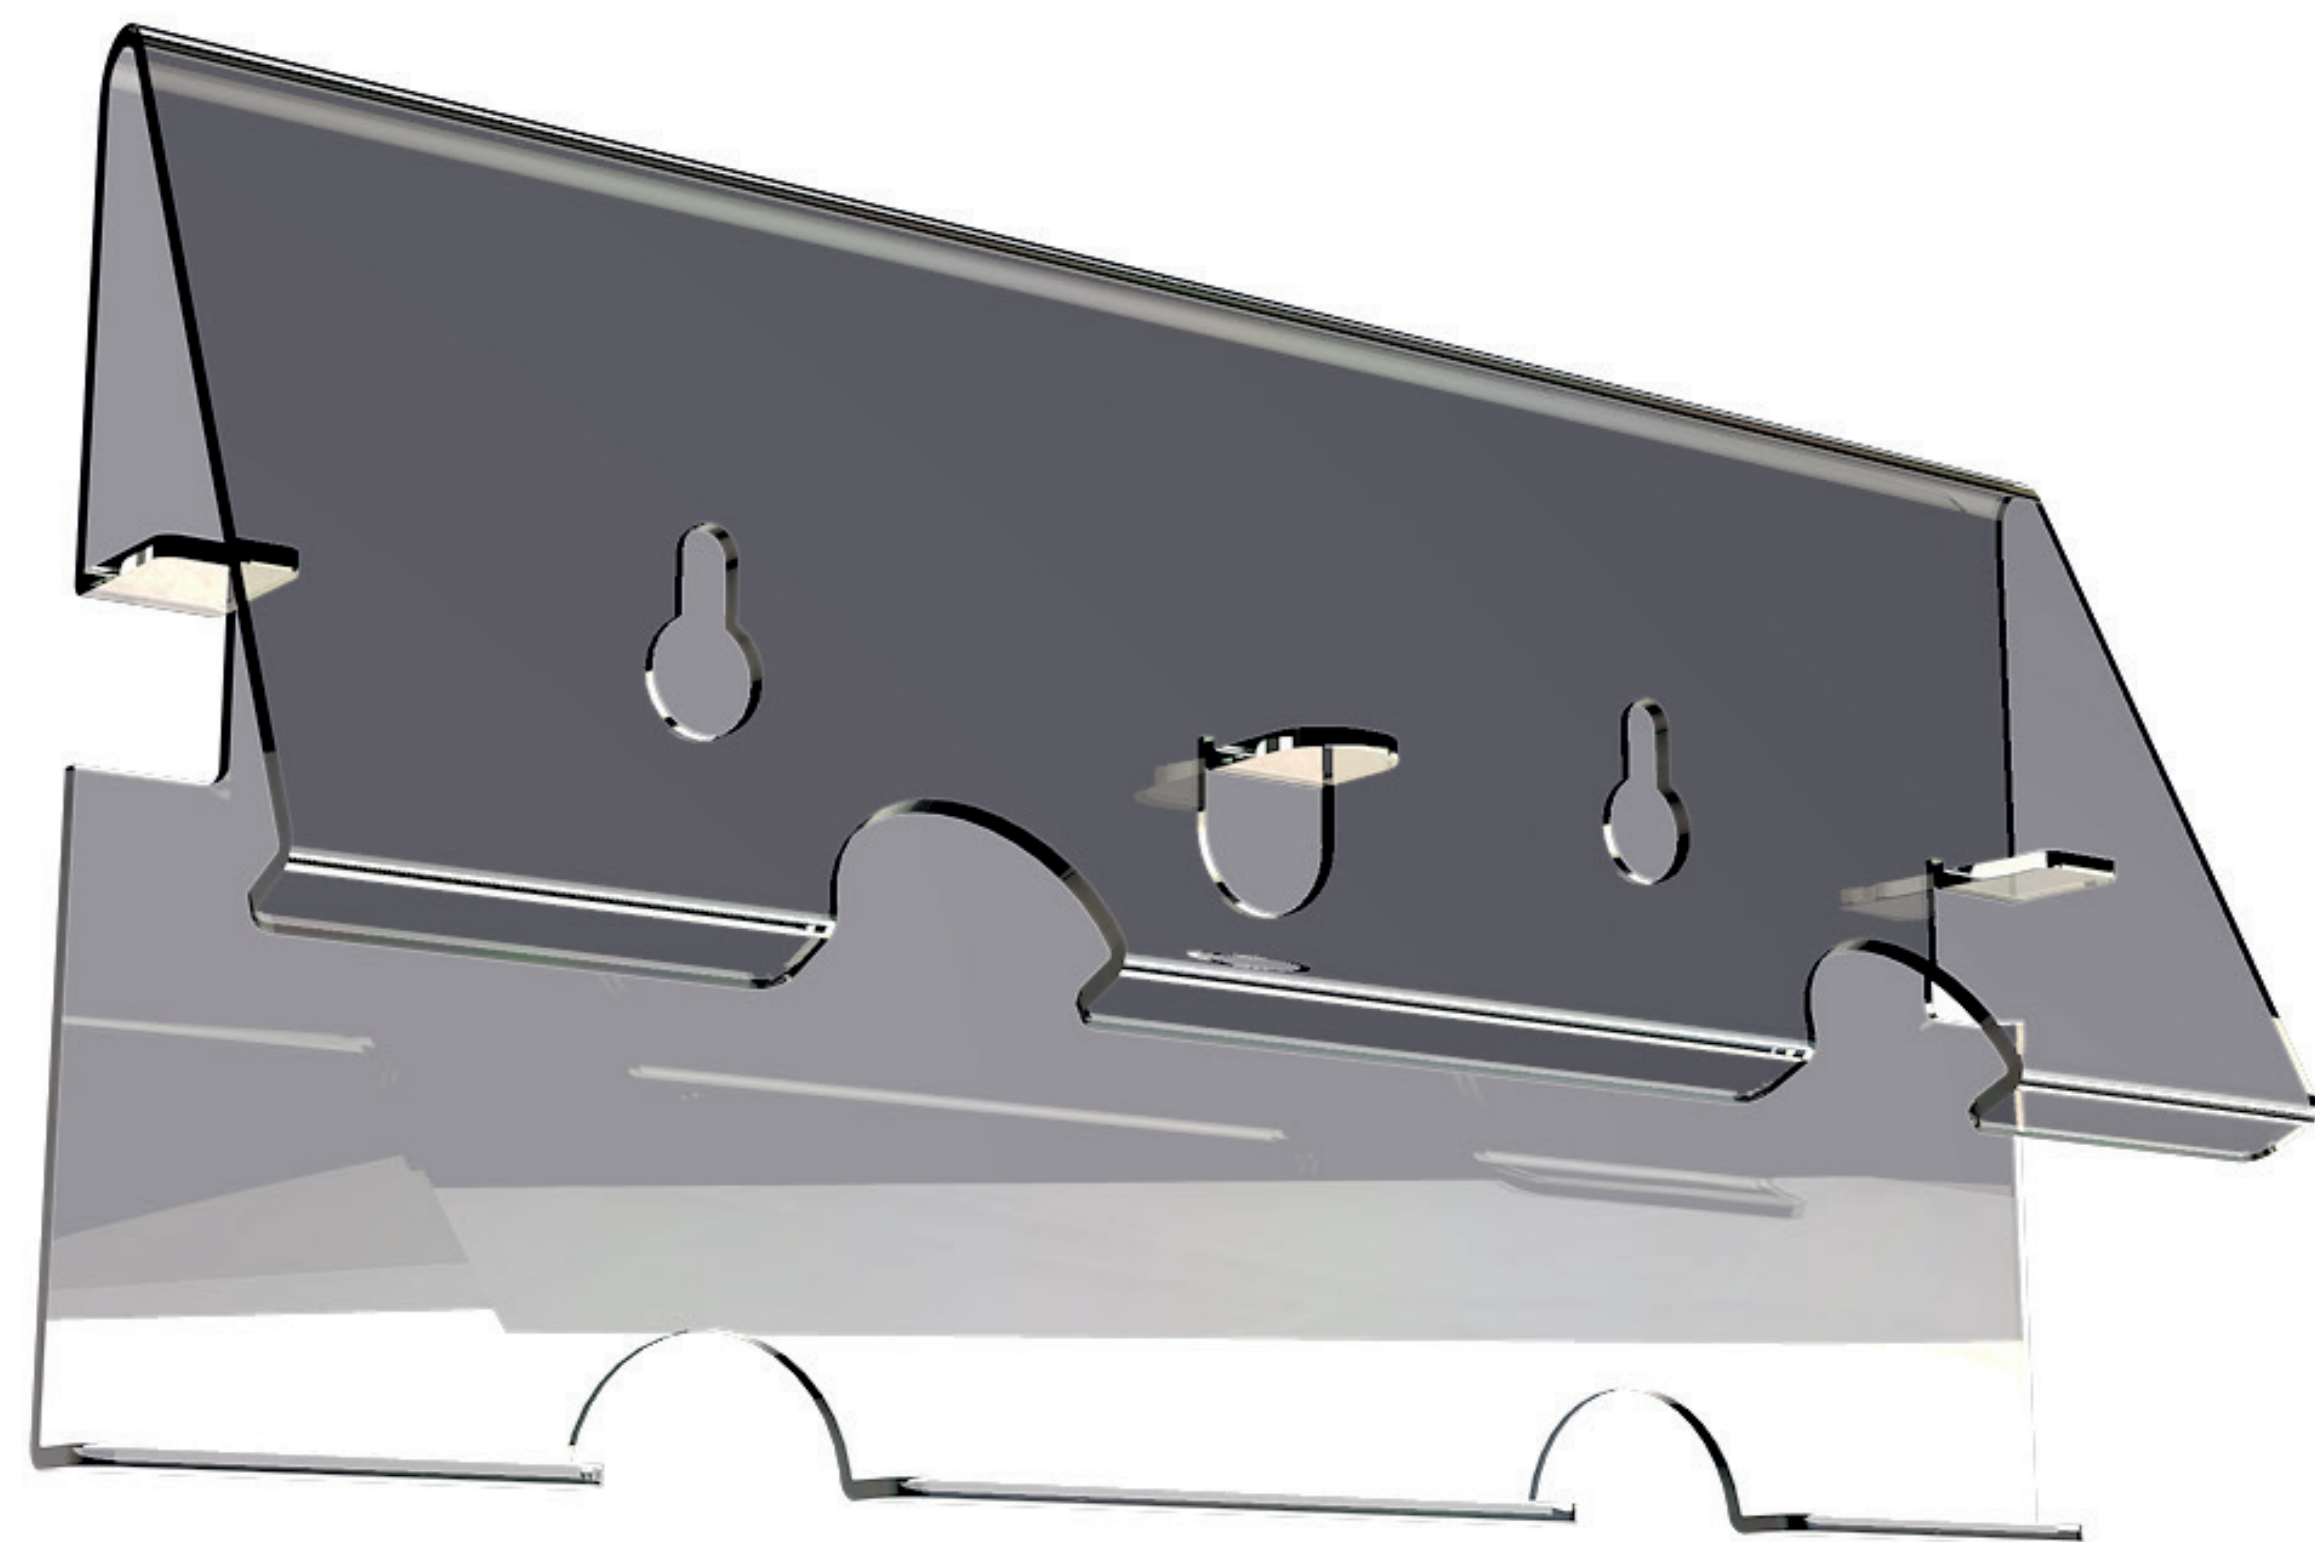

Detectaplast®

DISPENSER