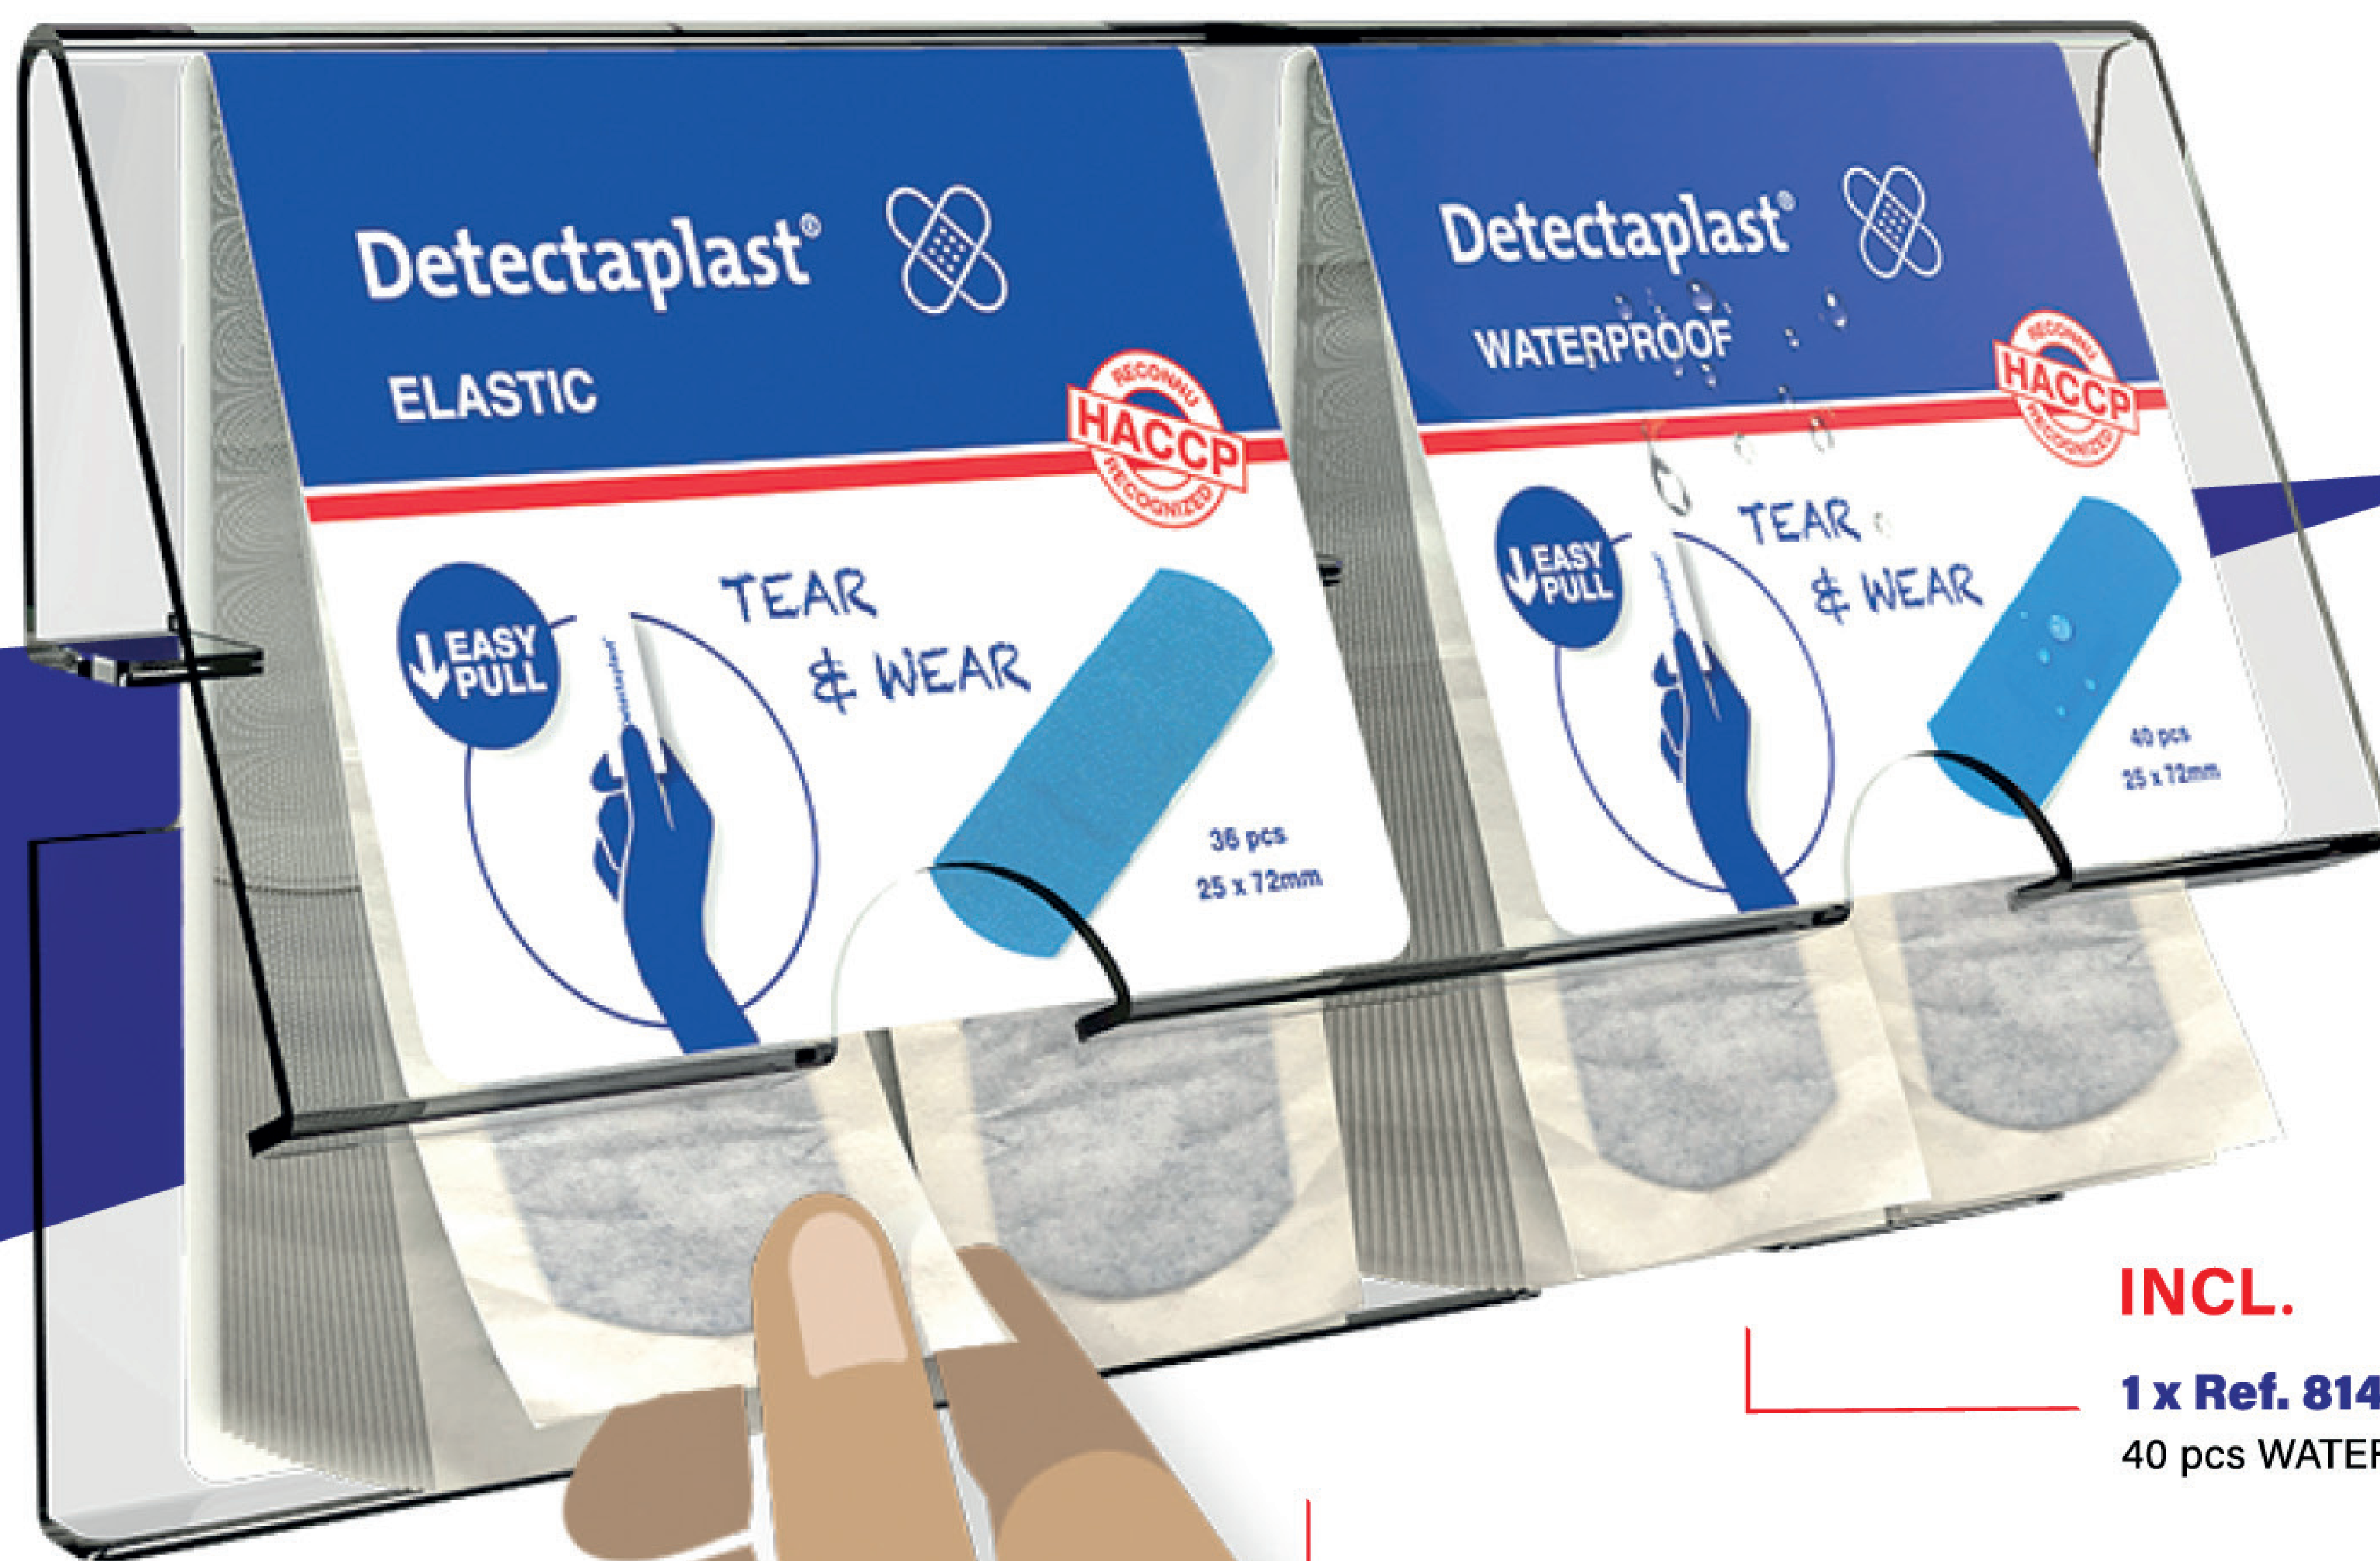

Detectaplast®

TEAR
& WEAR