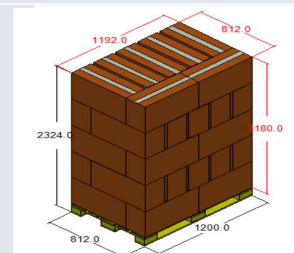

## EAN CODE

8342376368233

PRODUCT INFO		PACKAGING INFO		PALLET INFO	
Color	White	Type	CRT	Type	EURO
Length (mm) ±2%	215	Pieces/pack	250	Packages/pallet	35
Width (mm) ±2%	210	Pieces/inner bag	50	Total Height (cm)	232
Height (mm) ±2%	65	No. of inner bags / package	5	Total Weight (kg)	363
Weigh (g) ±10%	35	Size (mm)	596x216x436		
Capacity (ml)	-	Volume (m <sup>3</sup> )	0.0561		
		Weight (kg)	9.827		